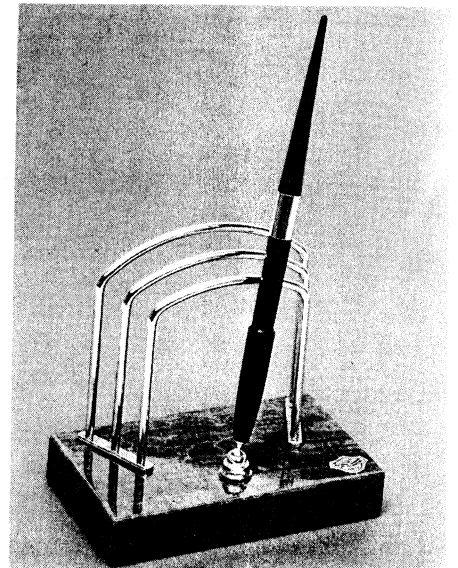

# GENUINE ONYX PEN DESK SETS

new luxury models

20 - PEN BASE

FEATURES OUR DEPENDABLE SMOOTH WRITING DELUXE BALL POINT PEN

35G - PEN BASE — PENCIL GROOVE

45 - PEN BASE — PLAQUE

35LR - PEN BASE — LETTER RACK

256RC - PEN BASE — ROLL CALENDAR